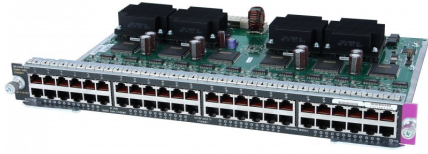

# Cisco WS-X4248-RJ45V 사양서

Cisco WS-X4248-RJ45V Catalyst 4500 PoE 802.3af 10/100, 48포트(RJ45)

WS-X4248-RJ45V

Cisco WS-X4248-RJ45V Catalyst 4500 PoE 802.3af 10/100, 48포트(RJ45)

[지금 구매](#)